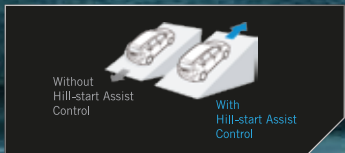

HILL-START ASSIST (All Type)

Prevents the vehicle from rolling back on steep hills.