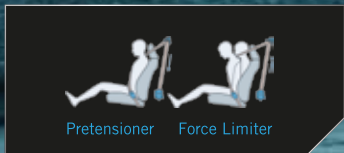

Ensure maximum braking safety.

WHIPLASH INJURY LESSENING SEAT (All Type)

Reduce the risk of whiplash neck injuries in lower speed rear-end collisions.

HILL-START ASSIST (All Type)

Prevents the vehicle from rolling back on steep hills.